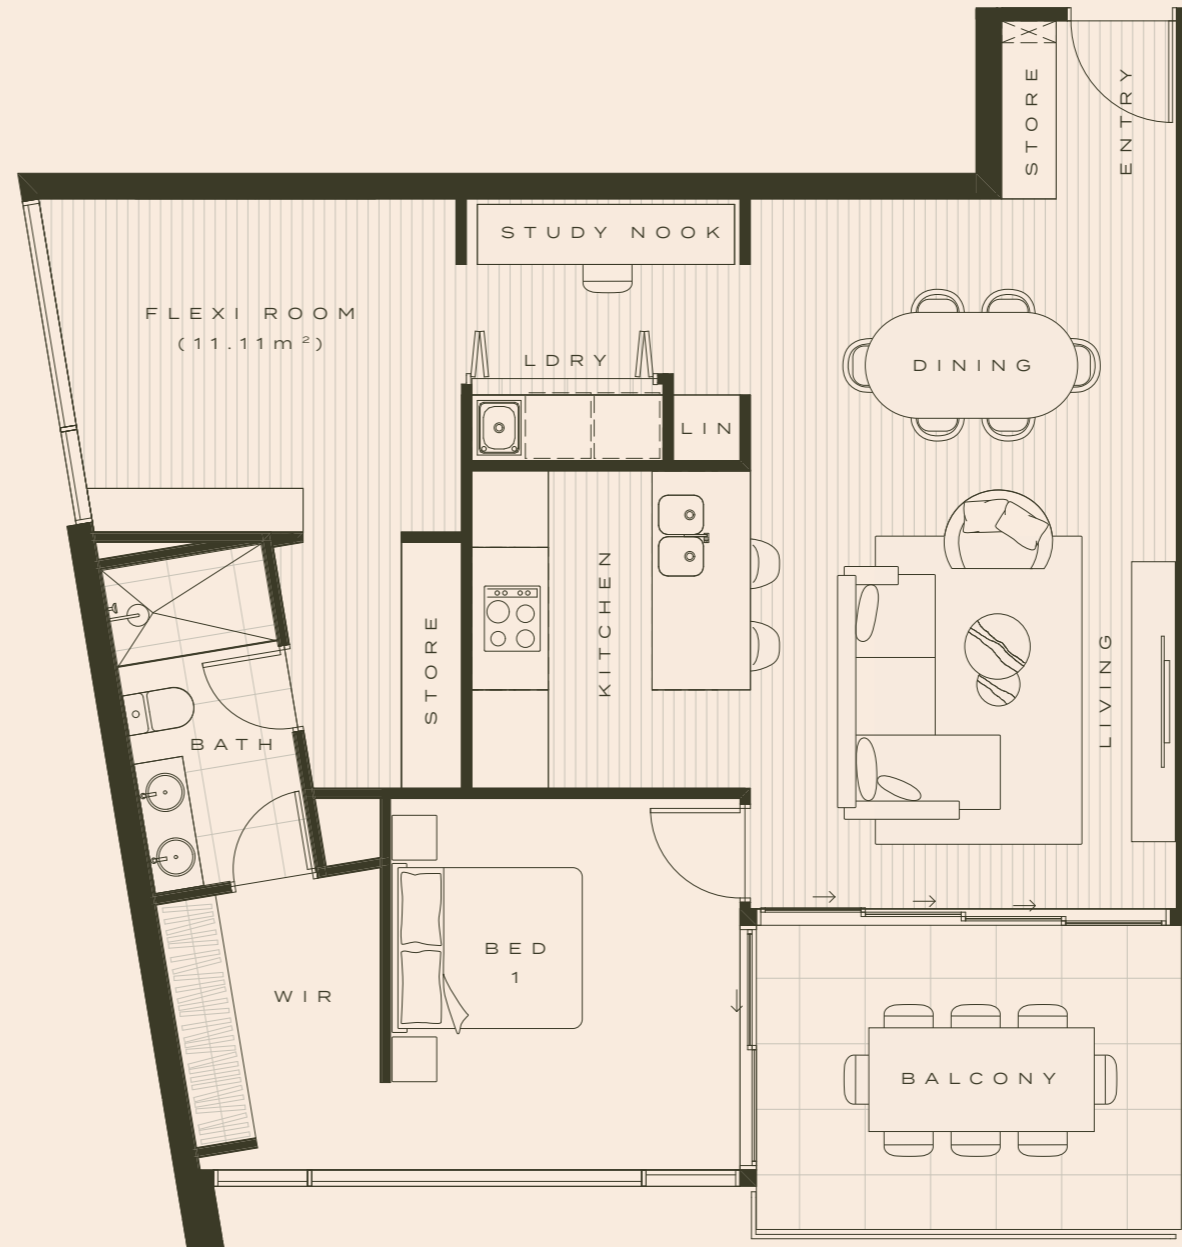

OMBRÉ

ROBINA

Type E

PRE-RELEASE PLANS

INTERNAL 85 m²

BALCONY 12 m²

TOTAL 97 m²

LEVELS 2-8

DISCLAIMER: Plans are for illustrative purposes only and are intended as a guide only. Information is subject to change.

OMBRÉ

ROBINA

Type F

PRE-RELEASE PLANS

INTERNAL 70 m²

BALCONY 14 m²

TOTAL 84 m²

LEVELS 2-8

DISCLAIMER: Plans are for illustrative purposes only and are intended as a guide only. Information is subject to change.

OMBRÉ

ROBINA

Type G

PRE-RELEASE PLANS

1

1

Type H

PRE-RELEASE PLANS

INTERNAL 81 m²

BALCONY 14 m²

TOTAL 95 m²

LEVELS 2-8

DISCLAIMER: Plans are for illustrative purposes only and are intended as a guide only. Information is subject to change.