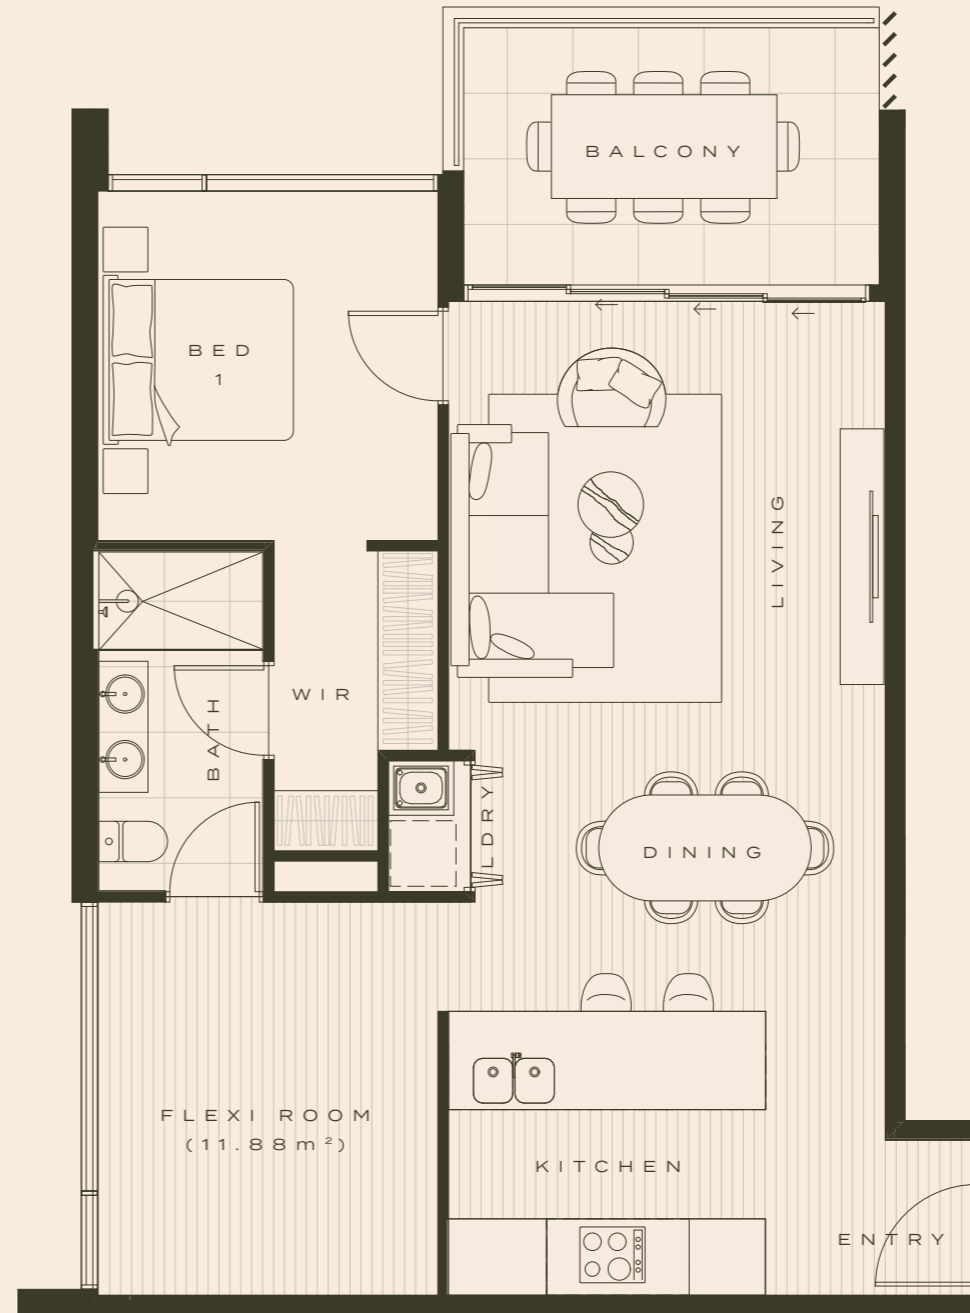

OMBRÉ

ROBINA

Type E

PRE-RELEASE PLANS

INTERNAL 85 m²

BALCONY 12 m²

TOTAL 97 m²

LEVELS 2-8

DISCLAIMER: Plans are for illustrative purposes only and are intended as a guide only. Information is subject to change.

OMBRÉ

ROBINA

Type F

PRE-RELEASE PLANS

INTERNAL 70 m²

BALCONY 14 m²

TOTAL 84 m²

1

INTERNAL 75 m²

BALCONY 10 m²

TOTAL 85 m²

LEVELS 2-8

DISCLAIMER: Plans are for illustrative purposes only and are intended as a guide only. Information is subject to change.

OMBRÉ

ROBINA

Type H

PRE-RELEASE PLANS

INTERNAL 81 m²

BALCONY 14 m²

TOTAL 95 m²

LEVELS 2-8

DISCLAIMER: Plans are for illustrative purposes only and are intended as a guide only. Information is subject to change.